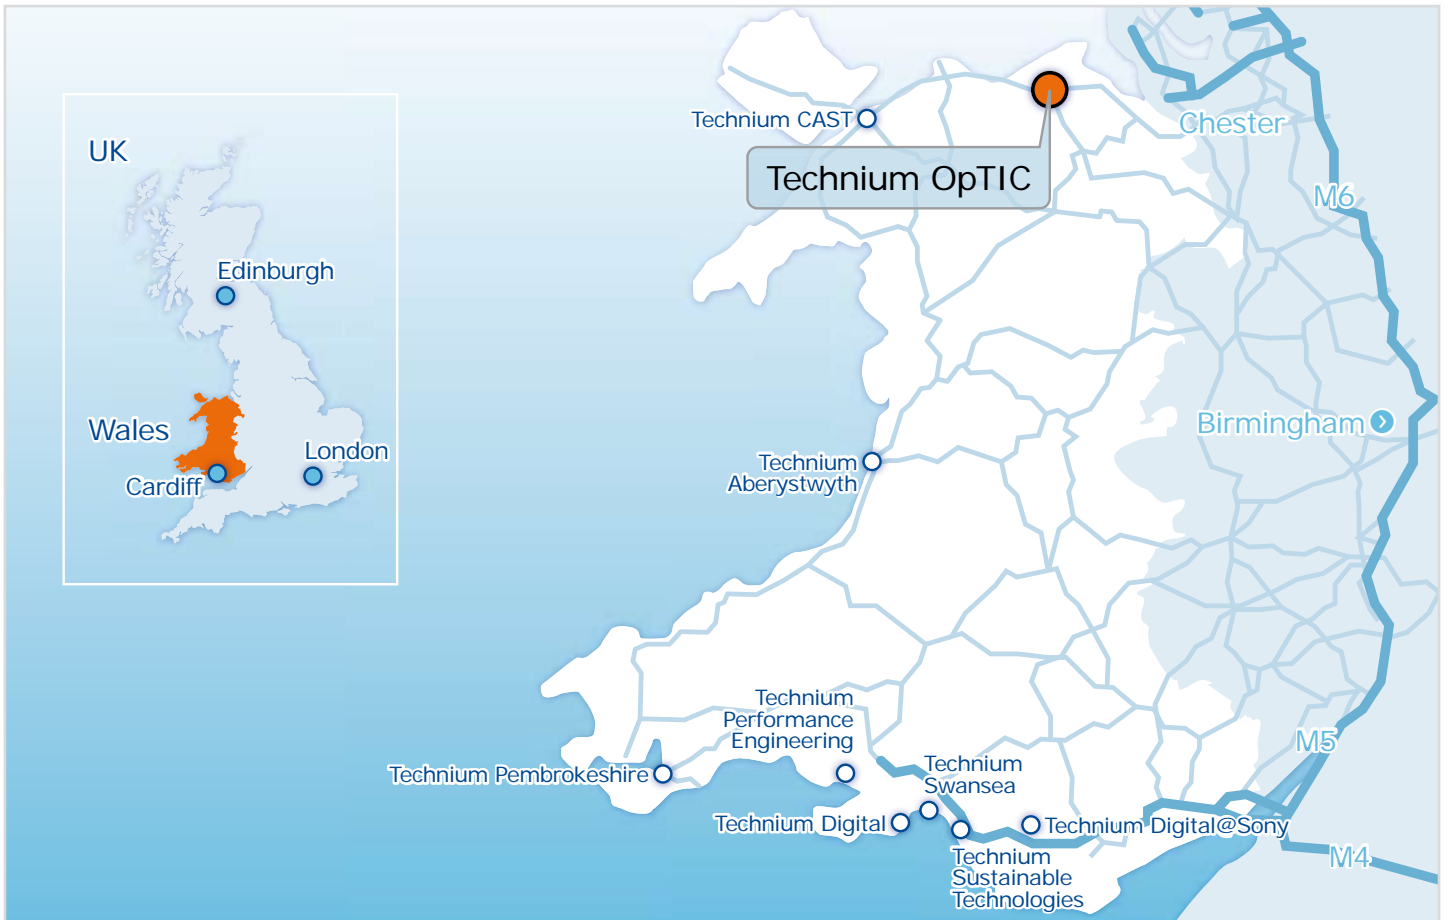

Technium®
OpTIC

Technium OpTIC

Ffordd William Morgan,
St Asaph Business Park,
St Asaph, Denbighshire LL17 0JD
+44 (0)1745 535100