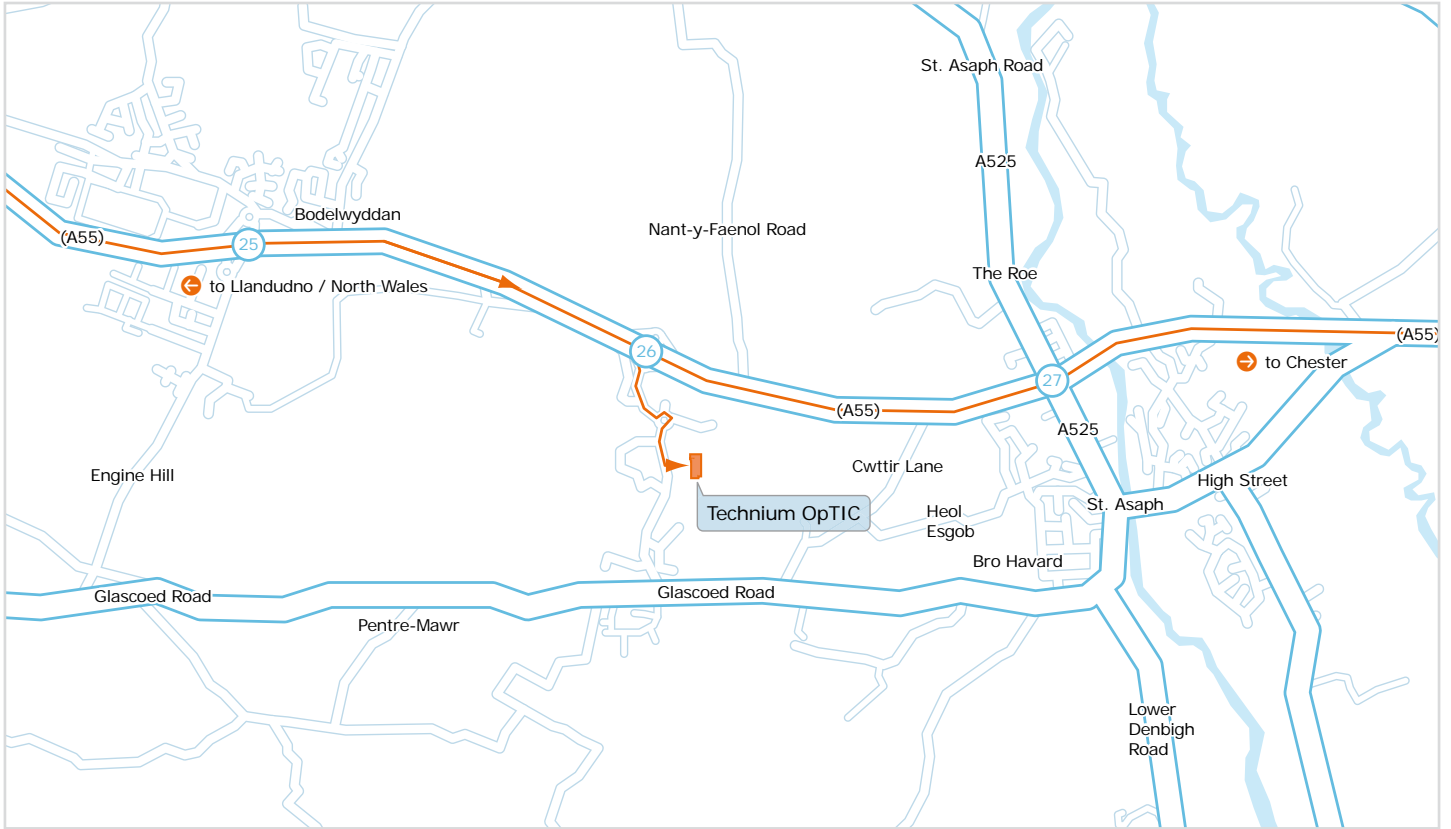

Technium®
OpTIC

Technium OpTIC

Ffordd William Morgan,
St Asaph Business Park,
St Asaph, Denbighshire LL17 0JD
+44 (0)1745 535100